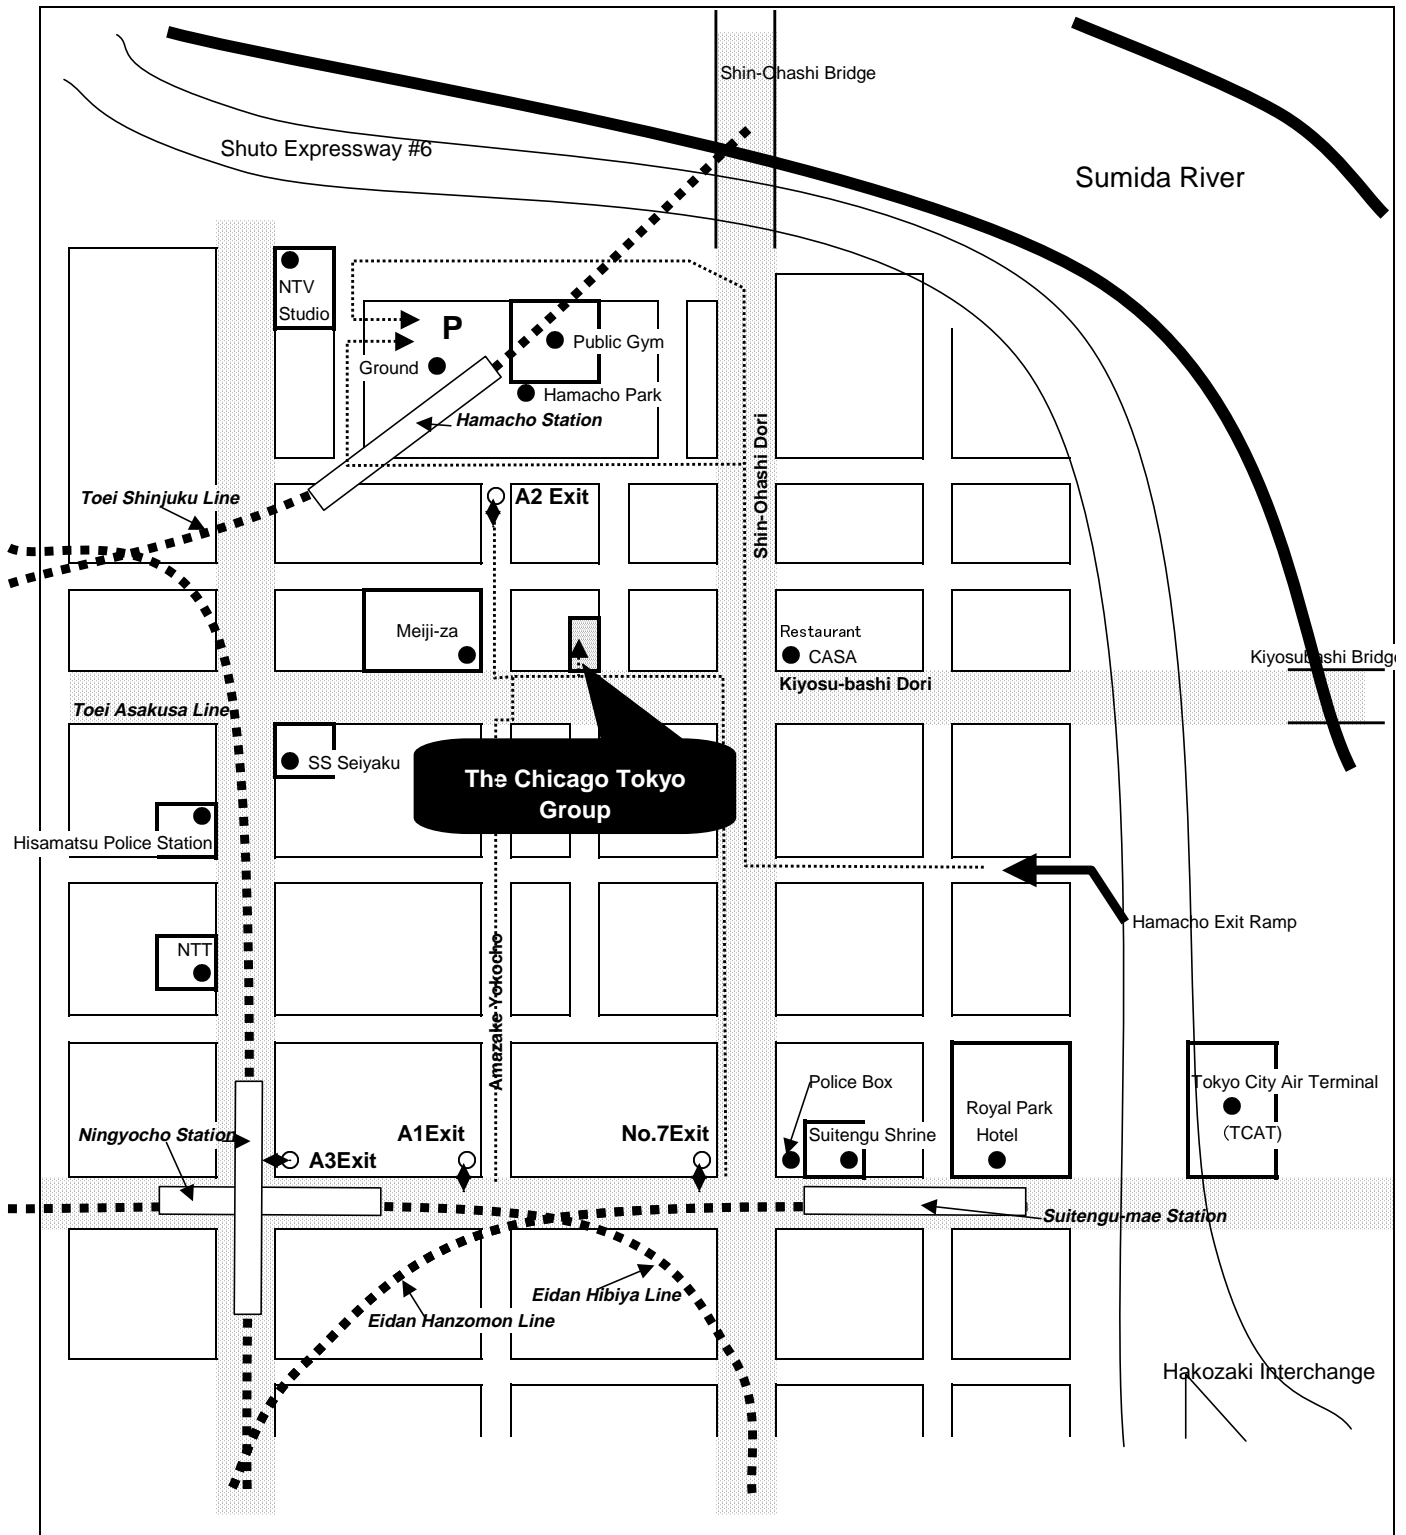

Guide Map

The Chicago Tokyo Group

Nihonbashi Hisamatsu Bldg. 4F, 2-28-1 Nihonbashi Hamacho, Chuo-ku, Tokyo 103-0007

■ Closest Subway Stations:	Toei Shinjuku Line	Hamacho Station	A2 Exit	3 minutes
	Toei Asakusa Line	Ningyocho Station	A3 Exit	7 minutes
	Eidan Hibiya Line	Ningyocho Station	A1 Exit	7 minutes
	Eidan Hanzomon Line	Suitengu-mae Station	No.7 Exit	8 minutes

■ If you come by car, please use the Chuo Ward Public Parking Garage, which is located beneath Hamacho Park and Athletic Ground. If you use the Shuto Expressway, the Hamacho Exit is convenient.